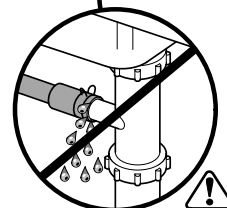

Torx
T 20

Ø4X36

Ø4X15

Torx
T 20

Dichtheit prüfen
Check for leaks
Verifiez l'étanchéité
Verificar la estanqueidad

max. 10 Nm

Dichtheit prüfen
Check for leaks
Verifiez l'étanchéité
Verificar la estanqueidad

A series of horizontal lines for writing, starting from the top of the page and extending to the bottom, with a vertical margin line on the left side.