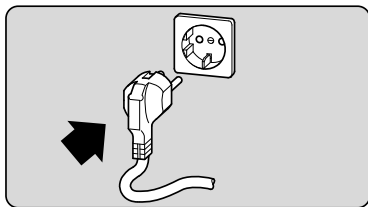

Torx
T 20

Ø4X36

Ø4X15

Torx
T 20

Dichtheit prüfen
Check for leaks
Verifiez l'étanchéité
Verificar la estanqueidad

max. 10 Nm

Dichtheit prüfen
Check for leaks
Verifiez l'étanchéité
Verificar la estanqueidad

A series of horizontal lines for writing, starting from the top of the page and extending to the bottom, with a vertical margin line on the left side.