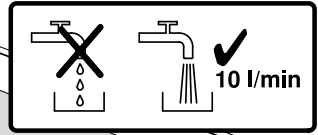

Torx
T 20

Ø4X36

Ø4X15

Torx
T 20

Dichtheit prüfen
Check for leaks
Verifiez l'étanchéité
Verificar la estanqueidad

max. 10 Nm

Dichtheit prüfen
Check for leaks
Verifiez l'étanchéité
Verificar la estanqueidad

A series of horizontal lines for writing, starting from the top of the page and extending to the bottom, with a vertical margin line on the left side.