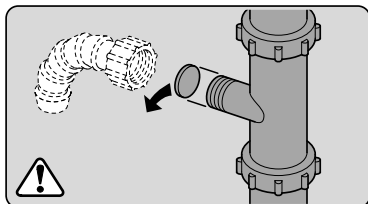

Torx
T 20

Ø4X36

Ø4X15

Torx
T 20

Dichtheit prüfen
Check for leaks
Verifiez l'étanchéité
Verificar la estanqueidad

max. 10 Nm

Dichtheit prüfen
Check for leaks
Verifiez l'étanchéité
Verificar la estanqueidad

A series of horizontal lines for writing, starting from the top of the page and extending to the bottom, with a vertical margin line on the left side.