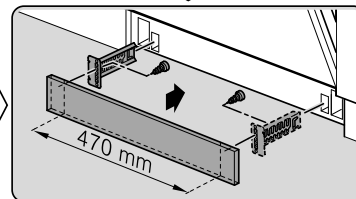

Torx
T 20

Ø4X36

Ø4X15

Torx
T 20

Dichtheit prüfen
Check for leaks
Verifiez l'étanchéité
Verificar la estanqueidad

max. 10 Nm

Dichtheit prüfen
Check for leaks
Verifiez l'étanchéité
Verificar la estanqueidad

A series of horizontal lines for writing, starting from the top of the page and extending to the bottom, with a vertical margin line on the left side.