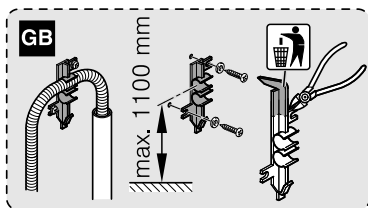

Torx
T 20

Ø4X36

Ø4X15

Torx
T 20

Dichtheit prüfen
Check for leaks
Verifiez l'étanchéité
Verificar la estanqueidad

max. 10 Nm

Dichtheit prüfen
Check for leaks
Verifiez l'étanchéité
Verificar la estanqueidad

A series of horizontal lines for writing, starting from the top of the page and extending to the bottom, with a vertical margin line on the left side.