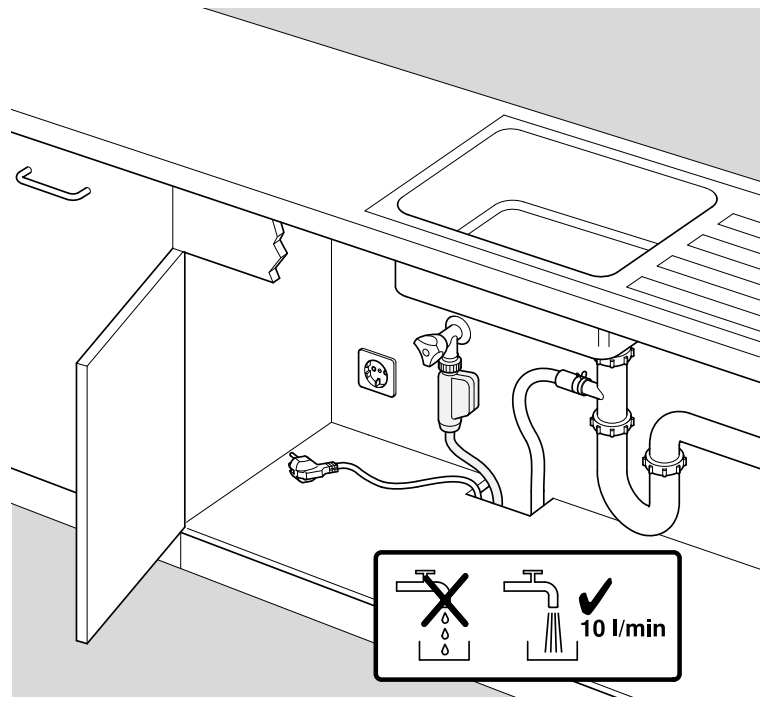

Torx
T 20

Ø4X36

Ø4X15

Torx
T 20

Dichtheit prüfen
Check for leaks
Verifiez l'étanchéité
Verificar la estanqueidad

max. 10 Nm

Dichtheit prüfen
Check for leaks
Verifiez l'étanchéité
Verificar la estanqueidad

A series of horizontal lines for writing, starting from the top of the page and extending to the bottom, with a vertical margin line on the left side.