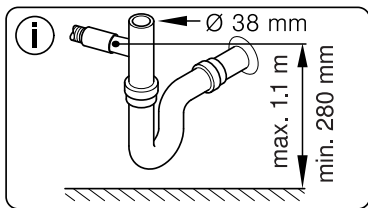

Torx
T 20

Ø4X36

Ø4X15

Torx
T 20

Dichtheit prüfen
Check for leaks
Verifiez l'étanchéité
Verificar la estanqueidad

max. 10 Nm

Dichtheit prüfen
Check for leaks
Verifiez l'étanchéité
Verificar la estanqueidad

A series of horizontal lines for writing, starting from the top of the page and extending to the bottom, with a vertical margin line on the left side.