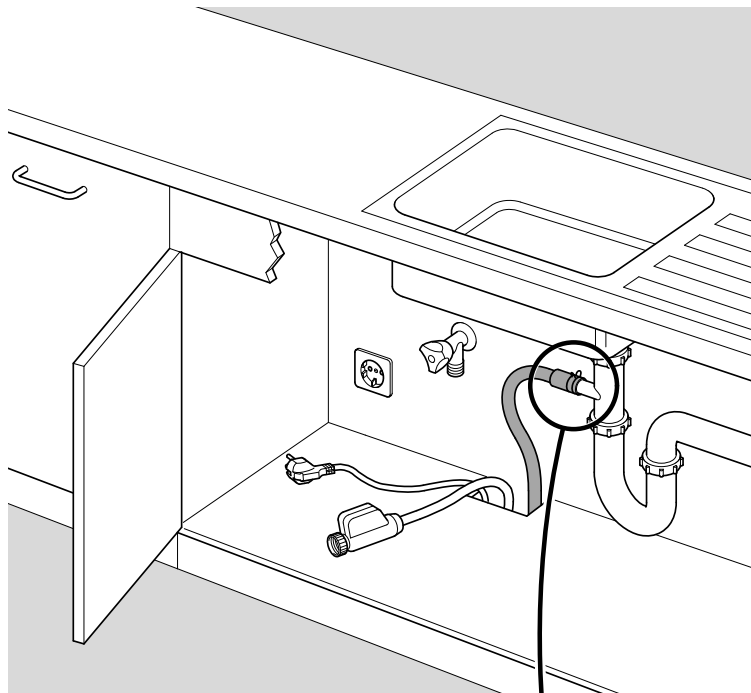

Torx
T 20

Ø4X36

Ø4X15

Torx
T 20

Dichtheit prüfen
Check for leaks
Verifiez l'étanchéité
Verificar la estanqueidad

max. 10 Nm

Dichtheit prüfen
Check for leaks
Verifiez l'étanchéité
Verificar la estanqueidad

A series of horizontal lines for writing, starting from the top of the page and extending to the bottom, with a vertical margin line on the left side.