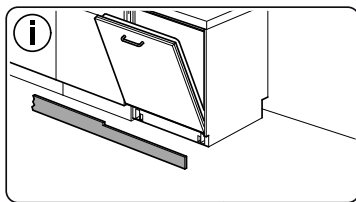

Torx
T 20

Ø4X36

Ø4X15

Torx
T 20

Dichtheit prüfen
Check for leaks
Verifiez l'étanchéité
Verificar la estanqueidad

max. 10 Nm

Dichtheit prüfen
Check for leaks
Verifiez l'étanchéité
Verificar la estanqueidad

A series of horizontal lines for writing, starting from the top of the page and extending to the bottom, with a vertical margin line on the left side.