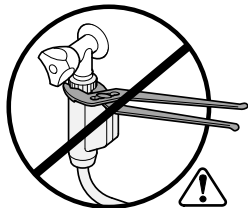

Torx
T 20

Ø4X36

Ø4X15

Torx
T 20

Dichtheit prüfen
Check for leaks
Verifiez l'étanchéité
Verificar la estanqueidad

max. 10 Nm

Dichtheit prüfen
Check for leaks
Verifiez l'étanchéité
Verificar la estanqueidad

A series of horizontal lines for writing, starting from the top of the page and extending to the bottom, with a vertical margin line on the left side.