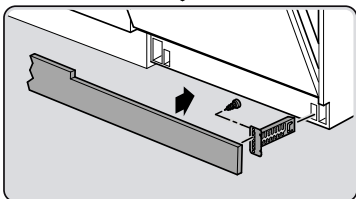

Torx
T 20

Ø4X36

Ø4X15

Torx
T 20

Dichtheit prüfen
Check for leaks
Verifiez l'étanchéité
Verificar la estanqueidad

max. 10 Nm

Dichtheit prüfen
Check for leaks
Verifiez l'étanchéité
Verificar la estanqueidad

A series of horizontal lines for writing, starting from the top of the page and extending to the bottom, with a vertical margin line on the left side.