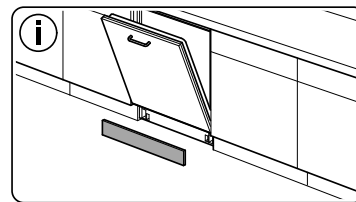

Torx
T 20

Ø4X36

Ø4X15

Torx
T 20

Dichtheit prüfen
Check for leaks
Verifiez l'étanchéité
Verificar la estanqueidad

max. 10 Nm

Dichtheit prüfen
Check for leaks
Verifiez l'étanchéité
Verificar la estanqueidad

A series of horizontal lines for writing, starting from the top of the page and extending to the bottom, with a vertical margin line on the left side.