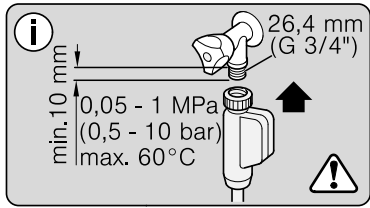

Torx
T 20

Ø4X36

Ø4X15

Torx
T 20

Dichtheit prüfen
Check for leaks
Verifiez l'étanchéité
Verificar la estanqueidad

max. 10 Nm

Dichtheit prüfen
Check for leaks
Verifiez l'étanchéité
Verificar la estanqueidad

A series of horizontal lines for writing, starting from the top of the page and extending to the bottom, with a vertical margin line on the left side.