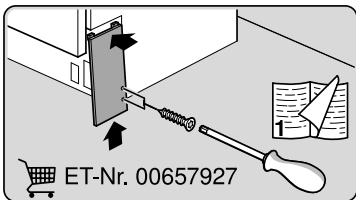

Torx
T 20

Ø4X36

Ø4X15

Torx
T 20

Dichtheit prüfen
Check for leaks
Verifiez l'étanchéité
Verificar la estanqueidad

max. 10 Nm

Dichtheit prüfen
Check for leaks
Verifiez l'étanchéité
Verificar la estanqueidad

A series of horizontal lines for writing, starting from the top of the page and extending to the bottom, with a vertical margin line on the left side.